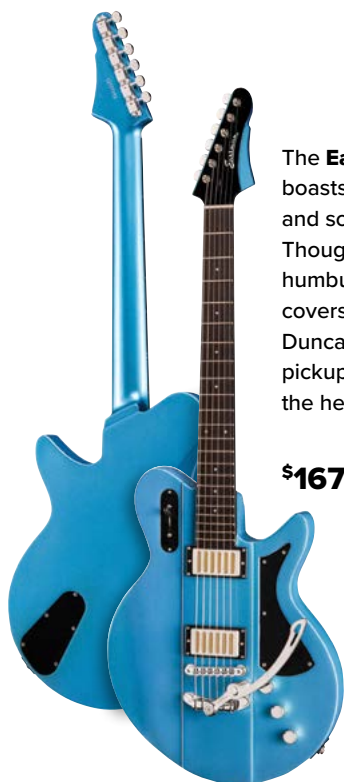

The **Eastman Juliet LA** boasts visual style and sonic attitude. Though they lie under humbucker-size radiator covers, the Seymour Duncan Phat Cat P-90 pickups really bring the heat.

$1679⁰⁰ *JulietLACB*