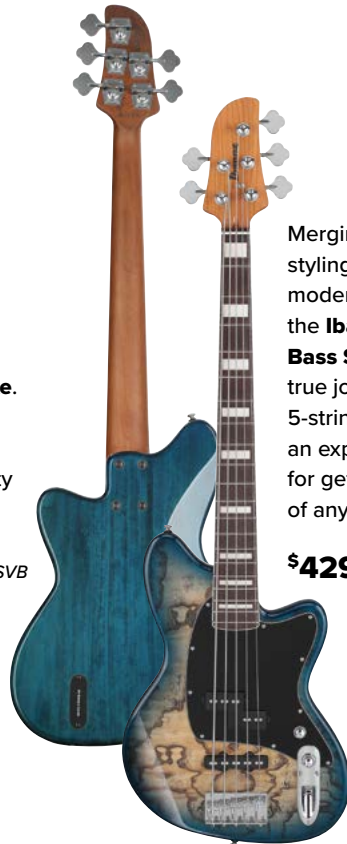

from

\$299⁹⁵ *LoudboxMicro*

Loudbox Mini BT, Loudbox Mini Charge, Loudbox Artist BT, and Loudbox Performer BT are also available.

Lakland basses are well-known for their incredible tone and quality. Experience it for yourself with the **Skyline 55-02 Deluxe**. It features active electronics for the level of sonic flexibility you crave.

\$1832⁰⁰ *5502DXSkySVB*

Merging classic styling and sonics with modern performance, the **Ibanez Talman Bass Standard** is a true joy to play. This 5-string bass gives you an expanded register for getting the most out of any production.