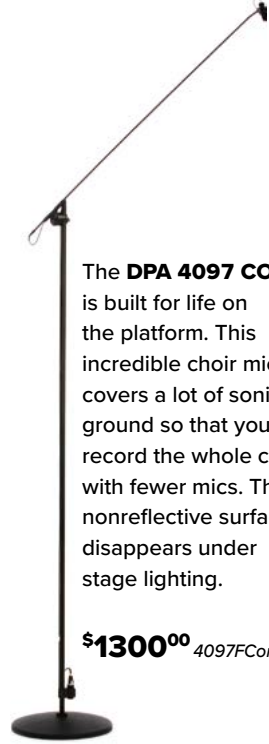

The **DPA 4097 CORE** is built for life on the platform. This incredible choir mic covers a lot of sonic ground so that you can record the whole choir with fewer mics. The nonreflective surface disappears under stage lighting.

$1300⁰⁰ *4097FCoreXLR*